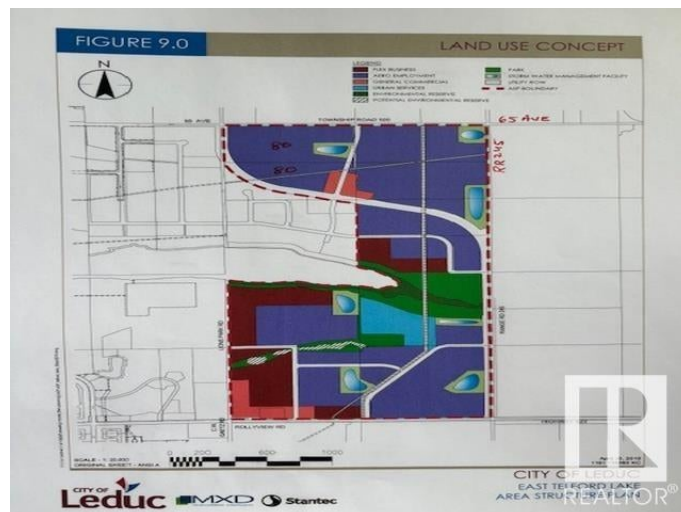

$10,720,000 - 65 Ave & Rr 250, Leduc

MLS® #E4387333

$10,720,000

0 Bedroom, 0.00 Bathroom,
Land Commercial on 0.00 Acres

Leduc Business Park, Leduc, AB

This amazing lands - 160 acres (Two pieces of 80 acres each) is well located on SE corner of 65 Ave & RR 250 in city of Leduc. Only about 3 miles east of Edmonton International Airport on 65 Ave - that is a straight connection to the AIRPORT via this new being completed 65 Ave overpass on QEII. These lands are ready for development. The area structure plan of this area where these 160 acres are located, has already been approved and is called - EAST TELFORD LAKE AREA STRUCTURE PLAN. The zoning of these proposed in this ASP is AREO EMPLOYMENT - this zoning includes LIGHT INDUSTRIAL, manufacturing, warehousing, logistics, e-commerce, distribution centres, storage warehouse, cold chain facilities, cargo landing, freight forwarders shippers and other transportation etc. All the lands west & northwest of these lands are being developed at this time. Excellent pieces of delveopable lands.

Essential Information

MLS® #	E4387333
Price	$10,720,000
Bathrooms	0.00
Acres	0.00
Type	Land Commercial
Status	Active