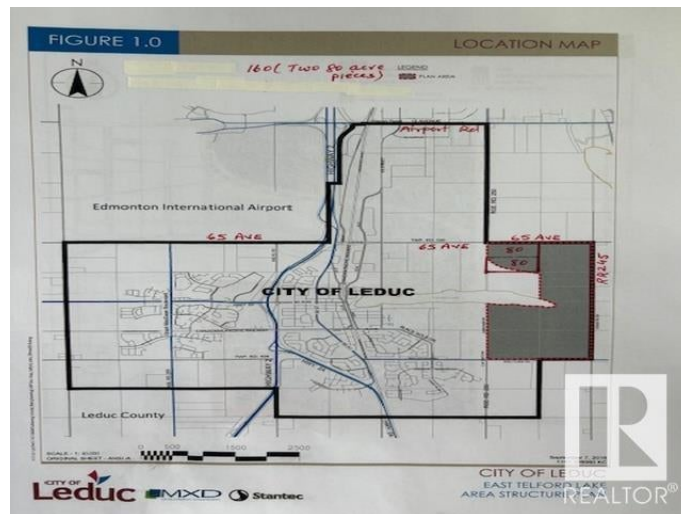

$10,720,000 - 65 Ave & Rr 250, Leduc

MLS® #E4387333

$10,720,000

0 Bedroom, 0.00 Bathroom,
Land Commercial on 0.00 Acres

Leduc Business Park, Leduc, AB

This amazing lands - 160 acres (Two pieces of 80 acres each) is well located on SE corner of 65 Ave & RR 250 in city of Leduc. Only about 3 miles east of Edmonton International Airport on 65 Ave - that is a straight connection to the AIRPORT via this new being completed 65 Ave overpass on QEII. These lands are ready for development. The area structure plan of this area where these 160 acres are located, has already been approved and is called - EAST TELFORD LAKE AREA STRUCTURE PLAN. The zoning of these proposed in this ASP is AREO EMPLOYMENT - this zoning includes LIGHT INDUSTRIAL, manufacturing, warehousing, logistics, e-commerce, distribution centres, storage warehouse, cold chain facilities, cargo landing, freight forwarders shippers and other transportation etc. All the lands west & northwest of these lands are being developed at this time. Excellent pieces of delveopable lands.

Essential Information

MLS® #	E4387333
Price	$10,720,000
Bathrooms	0.00
Acres	0.00
Type	Land Commercial
Status	Active