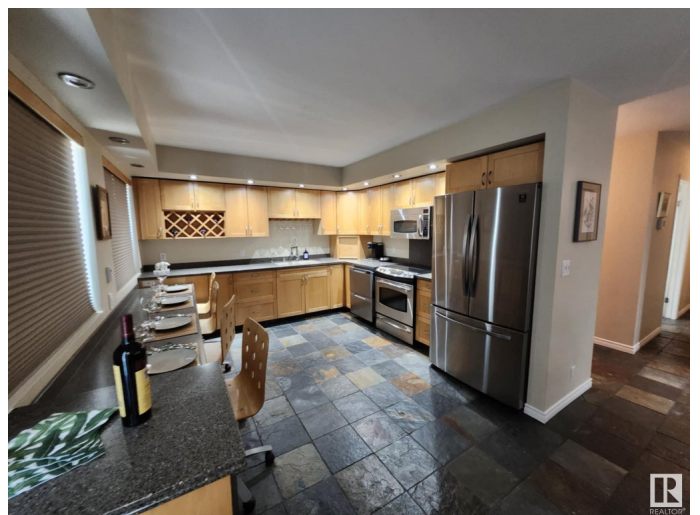

$920,000 - 76 51401 Rge Road 221, Rural Strathcona County

MLS® #E4422370

$920,000

0 Bedroom, 0.00 Bathroom,
Industrial on 0.00 Acres

South Cooking Lake, Rural Strathcona
County, AB

Exceptional build quality featuring: two grade-level loading vehicle bays, a plane warehouse, residential suite, two washrooms, one bedroom, kitchen, theater room, office, two tool rooms, and a patio with storage for up to three aircraft. Large Hydro-Swing plane door (opens over 90° with remote control). Concrete apron leading to taxiway, grade-level door bay, and concrete slab for shed at the rear. Current income in place. New twin, top condensate technology, NTI boilers, replaced in 2024, with in-floor heating system, a $30,000 investment. All fasteners on entire roof skin replaced in 2024. Epoxy flooring in RV bay. 410 sq.ft. ± bonus mezzanine space with forklift access, plus 60 feet of upper and lower cabinets along the warehouse wall. Airport taxiways removed and replaced, new asphalt in 2024. Note: airport will be receiving a brand new runway in the near future, recently announced by the Province of Alberta.

Built in 2007

Essential Information

MLS® #	E4422370
Price	$920,000
Bathrooms	0.00